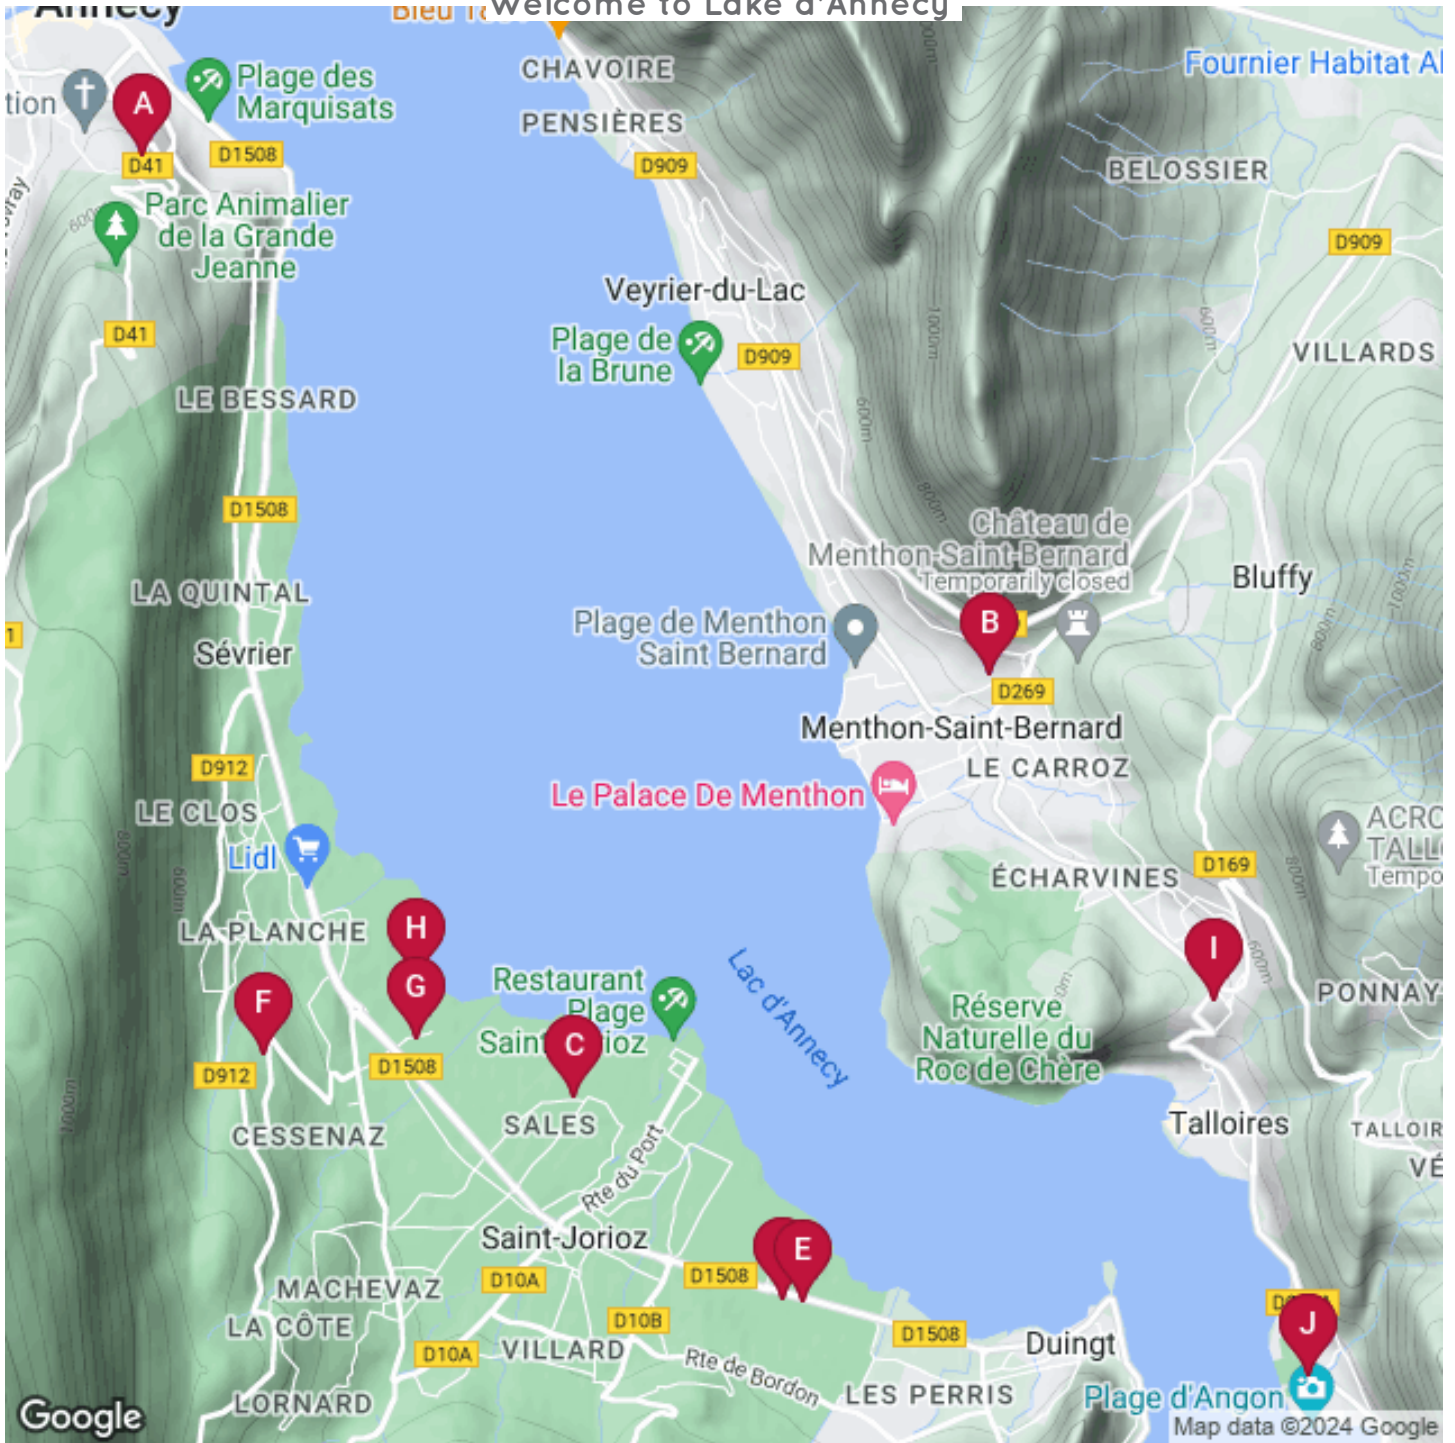

Welcome to Lake d'Annecy

Legend Accommodation & Restaurant

Environment

- Close to some water
- Mountain view
- Lake view

Capacity

Facilities and services

- Shelter for bikes
- Access to the mobility impaired
- Internet access
- Night reception

- Playground
- Camper van reception area
- Camper van service area
- Pets welcome
- Lift
- Baby-sitter
- Luggage
- Bath
- Balcony
- Bar
- Air conditioning
- Club for children
- Shared kitchen
- Shower
- Groceries
- Private garage

- Garden
- Kitchenette
- Washing machine
- Dishwasher
- Laundrette
- Bike hire
- Rent of caravans
- Rent of chalet
- Rent of mobile home
- Rent of tent
- Garden furniture
- Private car park
- Swimming pool
- Indoor swimming pool
- Private beach
- Private pontoon

- Restaurant
- Room service
- Sports Hall
- Playrooms
- Sauna / Hammam / Jacuzzi
- Dryer
- Table d'hotes meal
- Tennis
- Terrace
- Television
- Cable Satellite TV
- Wifi

Means of paiement

- Bank/credit card
- Chèque Vacances
- Ticket-restaurant

Labels

- Logis de France
- Comfort Premium
- Luxury City break
- Gîtes de France
- Qualité Tourisme
- Camping Qualité
- FUAJ
- Chouette Nature
- La Clef Verte
- Gault Millau Guide GaultMillau
- Guide Michelin
- Maîtres restaurateurs

Hotel chains

- B&B
- ibis
- Best Western
- Campanile
- G&S
- ACCOR
- balladins
- Lesone Hotels
- Kyriad